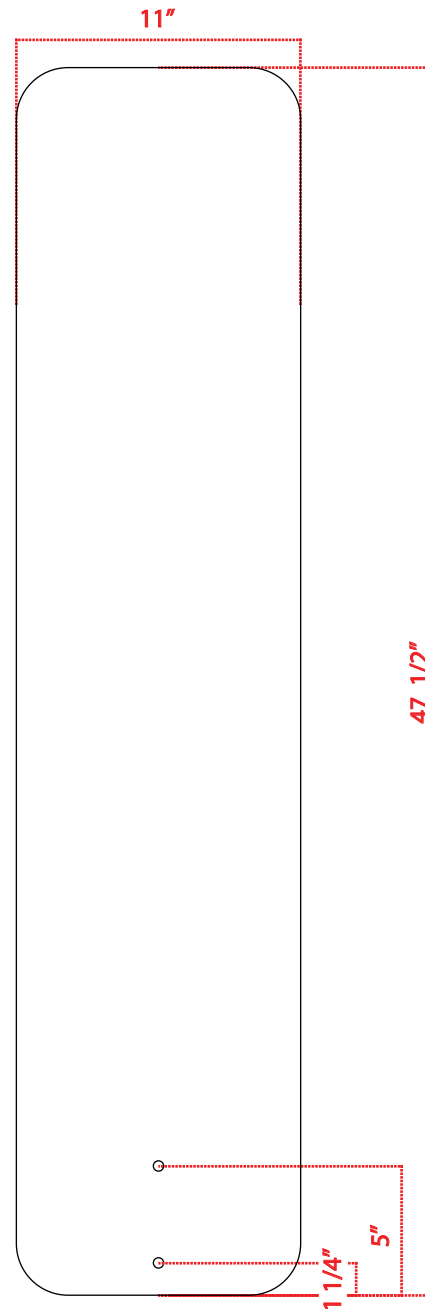

MOD-1340

Graphic Dimensions

Product Name: MOD-1340

Process: UV Direct Print

Material: 1/4" Sintra

Effective Date: 10.30.14

NOTE: Graphic files must be @ 150 dpi Finished Size.
DO NOT send Flattened Files. Production can not manipulate
the content, proportion or color of these files.